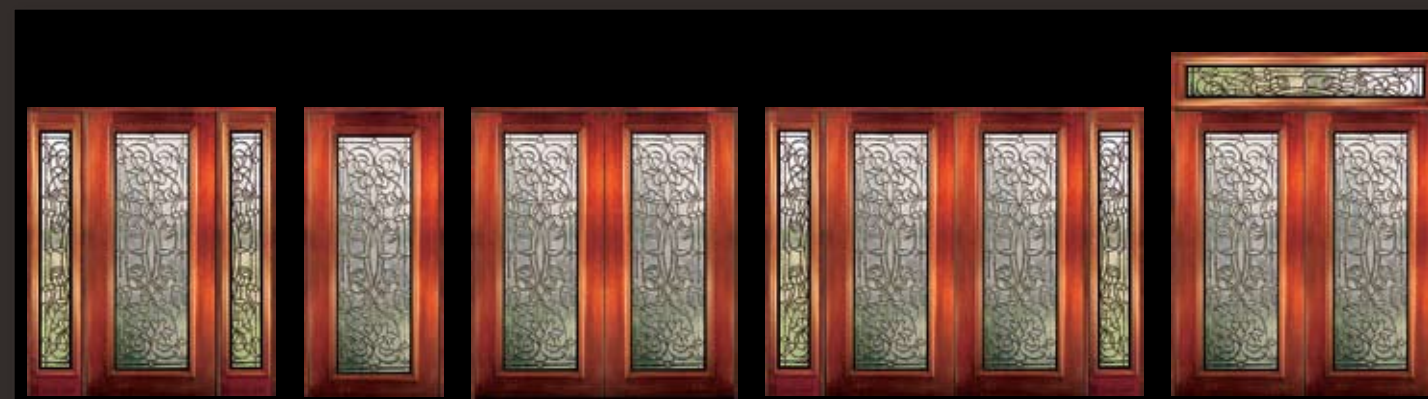

All Venice transoms are available in glue chip and clear glass

Single Door & 2 Sidelites
Half-round Transom

Single Door & 2 Sidelites
Elliptical Transom

Single Door & 2 Sidelites
Rectangular Transom

Single Door & 2 Sidelites

THESE BEAUTIFUL SOLID MAHOGANY DOORS WITH FULLY BEVELED GLASS PANELS ARE AVAILABLE PRE-HUNG OR INDIVIDUALLY IN ANY CONFIGURATION SHOWN BELOW. SIDELITES ARE AVAILABLE IN 12" AND 14" WIDTHS. ALL BEVEL KING® DOORS ARE MANUFACTURED TO THE MOST EXACTING STANDARDS SO YOU CAN REST ASSURED OF SUPERB QUALITY AND LONG-TERM SATISFACTION. ALL GLASS PANELS ARE DOUBLE INSULATED FOR SUPERIOR ENERGY EFFICIENCY AND ADDED SECURITY.

Single Door & 2 Sidelites

Single Door

Double Door

Double Door & 2 Sidelites

Double Door Rectangular Transom

All Milano doors and sidelites are available in the configurations shown above.

Single Door & 2 Sidelites