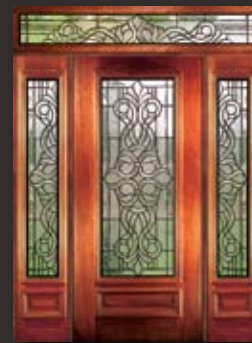

VENICE

6' 8" Full Lite Door & Sidelite

6' 8" 3/4 Lite Glue Chip Door & Sidelite

8' 0" 2/3 Lite Door & Sidelite

8' 0" 3/4 Lite Glue Chip Door & Sidelite

8' 0" 3/4 Lite Door, Sidelites & Elliptical Transom

THESE BEAUTIFUL SOLID MAHOGANY DOORS WITH FULLY BEVELED GLASS PANELS ARE AVAILABLE PRE-HUNG OR INDIVIDUALLY IN ANY CONFIGURATION SHOWN BELOW. ALL GLASS PANELS ARE AVAILABLE IN CLEAR OR GLUE-CHIP. SIDELITES ARE AVAILABLE IN 12" AND 14" WIDTHS. ALL BEVEL KING® DOORS ARE MANUFACTURED TO THE MOST EXACTING STANDARDS SO YOU CAN REST ASSURED OF SUPERB QUALITY AND LONG-TERM SATISFACTION. ALL GLASS PANELS ARE DOUBLE INSULATED FOR SUPERIOR ENERGY EFFICIENCY AND ADDED SECURITY.

All Venice transoms are available in glue chip and clear glass

Single Door & 2 Sidelites
Half-round Transom

Single Door & 2 Sidelites
Elliptical Transom

Single Door & 2 Sidelites
Rectangular Transom

Single Door & 2 Sidelites

Single Door

Single Door
Half-round Transom

Double Door

Double Door & 2 Sidelites

Double Door
Rectangular Transom

Double Door
Elliptical Transom

Double Door
Half-round Transom

MILANO

6' 8" Full Lite Door & Sidelite

8' 0" 3/4 Lite Glue Chip Door & Sidelite

8' 0" 3/4 Lite Door & Sidelite

6' 8" Full Lite Glue Chip Door & Sidelite

THESE BEAUTIFUL SOLID MAHOGANY DOORS WITH FULLY BEVELED GLASS PANELS ARE AVAILABLE PRE-HUNG OR INDIVIDUALLY IN ANY CONFIGURATION SHOWN BELOW. SIDELITES ARE AVAILABLE IN 12" AND 14" WIDTHS. ALL BEVEL KING® DOORS ARE MANUFACTURED TO THE MOST EXACTING STANDARDS SO YOU CAN REST ASSURED OF SUPERB QUALITY AND LONG-TERM SATISFACTION. ALL GLASS PANELS ARE DOUBLE INSULATED FOR SUPERIOR ENERGY EFFICIENCY AND ADDED SECURITY.