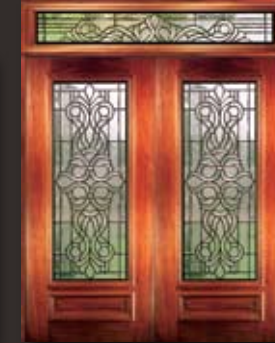

VENICE

6' 8" Full Lite Door & Sidelite

6' 8" 3/4 Lite Glue Chip Door & Sidelite

8' 0" 2/3 Lite Door & Sidelite

8' 0" 3/4 Lite Glue Chip Door & Sidelite

8' 0" 3/4 Lite Door, Sidelites & Elliptical Transom

THESE BEAUTIFUL SOLID MAHOGANY DOORS WITH FULLY BEVELED GLASS PANELS ARE AVAILABLE PRE-HUNG OR INDIVIDUALLY IN ANY CONFIGURATION SHOWN BELOW. ALL GLASS PANELS ARE AVAILABLE IN CLEAR OR GLUE-CHIP. SIDELITES ARE AVAILABLE IN 12" AND 14" WIDTHS. ALL BEVEL KING® DOORS ARE MANUFACTURED TO THE MOST EXACTING STANDARDS SO YOU CAN REST ASSURED OF SUPERB QUALITY AND LONG-TERM SATISFACTION. ALL GLASS PANELS ARE DOUBLE INSULATED FOR SUPERIOR ENERGY EFFICIENCY AND ADDED SECURITY.

All Venice transoms are available in glue chip and clear glass

Single Door & 2 Sidelites
Half-round Transom

Single Door & 2 Sidelites
Elliptical Transom

Single Door & 2 Sidelites
Rectangular Transom

Single Door & 2 Sidelites

Single Door

Single Door
Half-round Transom

Double Door

Double Door & 2 Sidelites

Double Door
Rectangular Transom

Double Door
Elliptical Transom

Double Door
Half-round Transom

MILANO

6' 8" Full Lite Door & Sidelite

8' 0" 3/4 Lite Glue Chip Door & Sidelite

8' 0" 3/4 Lite Door & Sidelite

6' 8" Full Lite Glue Chip Door & Sidelite

THESE BEAUTIFUL SOLID MAHOGANY DOORS WITH FULLY BEVELED GLASS PANELS ARE AVAILABLE PRE-HUNG OR INDIVIDUALLY IN ANY CONFIGURATION SHOWN BELOW. SIDELITES ARE AVAILABLE IN 12" AND 14" WIDTHS. ALL BEVEL KING® DOORS ARE MANUFACTURED TO THE MOST EXACTING STANDARDS SO YOU CAN REST ASSURED OF SUPERB QUALITY AND LONG-TERM SATISFACTION. ALL GLASS PANELS ARE DOUBLE INSULATED FOR SUPERIOR ENERGY EFFICIENCY AND ADDED SECURITY.