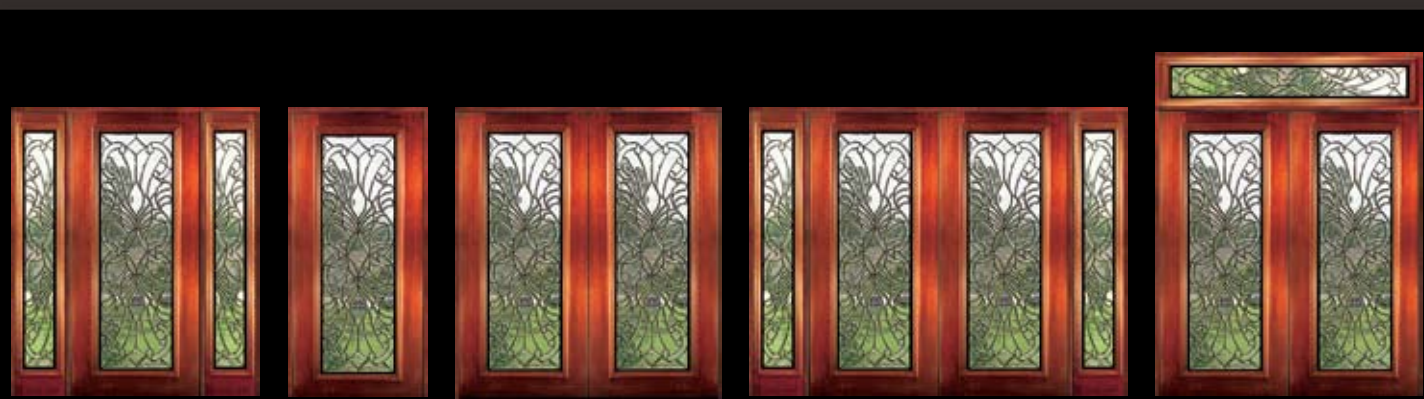

All Venice transoms are available in glue chip and clear glass

Single Door & 2 Sidelites
Half-round Transom

Single Door & 2 Sidelites
Elliptical Transom

Single Door & 2 Sidelites
Rectangular Transom

Single Door & 2 Sidelites

6' 8" Full Lite Door & Sidelite

8' 0" 3/4 Lite Glue Chip Door & Sidelite

8' 0" 3/4 Lite Door & Sidelite

6' 8" Full Lite Glue Chip Door & Sidelite

THESE BEAUTIFUL SOLID MAHOGANY DOORS WITH FULLY BEVELED GLASS PANELS ARE AVAILABLE PRE-HUNG OR INDIVIDUALLY IN ANY CONFIGURATION SHOWN BELOW. SIDELITES ARE AVAILABLE IN 12" AND 14" WIDTHS. ALL BEVEL KING® DOORS ARE MANUFACTURED TO THE MOST EXACTING STANDARDS SO YOU CAN REST ASSURED OF SUPERB QUALITY AND LONG-TERM SATISFACTION. ALL GLASS PANELS ARE DOUBLE INSULATED FOR SUPERIOR ENERGY EFFICIENCY AND ADDED SECURITY.

THESE BEAUTIFUL SOLID MAHOGANY DOORS WITH FULLY BEVELED GLASS PANELS ARE AVAILABLE PRE-HUNG OR INDIVIDUALLY IN ANY CONFIGURATION SHOWN BELOW. SIDELITES ARE AVAILABLE IN 12" AND 14" WIDTHS. ALL BEVEL KING® DOORS ARE MANUFACTURED TO THE MOST EXACTING STANDARDS SO YOU CAN REST ASSURED OF SUPERB QUALITY AND LONG-TERM SATISFACTION. ALL GLASS PANELS ARE DOUBLE INSULATED FOR SUPERIOR ENERGY EFFICIENCY AND ADDED SECURITY.