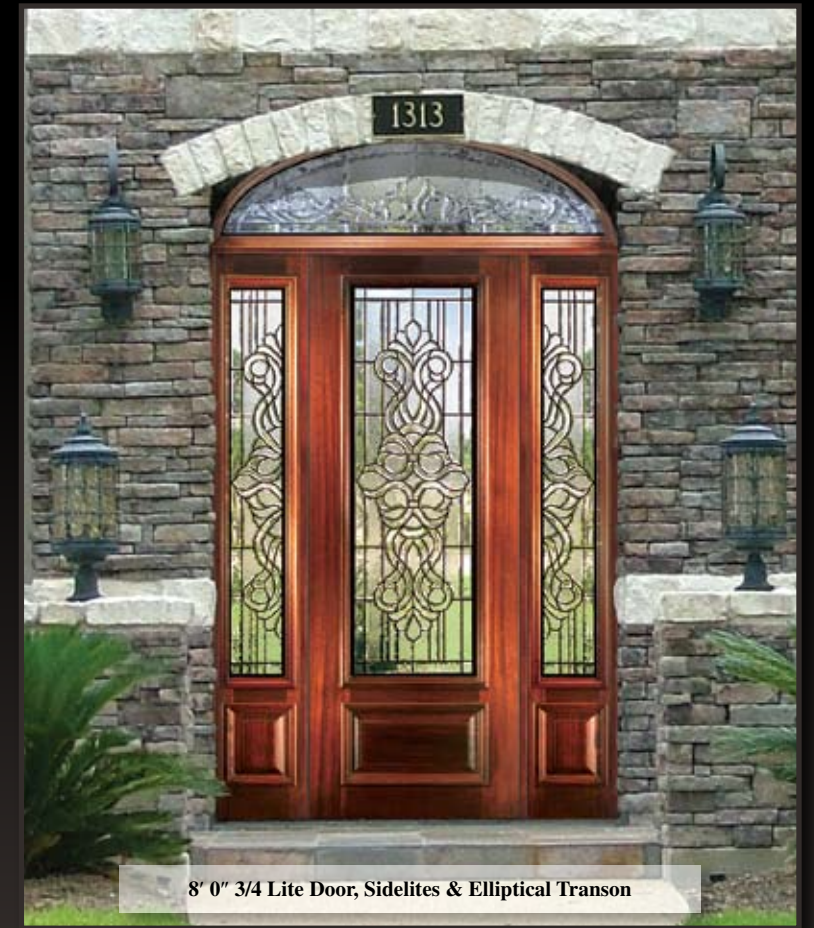

VENICE

6' 8" Full Lite Door & Sidelite

6' 8" 3/4 Lite Glue Chip Door & Sidelite

8' 0" 2/3 Lite Door & Sidelite

8' 0" 3/4 Lite Glue Chip Door & Sidelite

8' 0" 3/4 Lite Door, Sidelites & Elliptical Transom

THESE BEAUTIFUL SOLID MAHOGANY DOORS WITH FULLY BEVELED GLASS PANELS ARE AVAILABLE PRE-HUNG OR INDIVIDUALLY IN ANY CONFIGURATION SHOWN BELOW. ALL GLASS PANELS ARE AVAILABLE IN CLEAR OR GLUE-CHIP. SIDELITES ARE AVAILABLE IN 12" AND 14" WIDTHS. ALL BEVEL KING® DOORS ARE MANUFACTURED TO THE MOST EXACTING STANDARDS SO YOU CAN REST ASSURED OF SUPERB QUALITY AND LONG-TERM SATISFACTION. ALL GLASS PANELS ARE DOUBLE INSULATED FOR SUPERIOR ENERGY EFFICIENCY AND ADDED SECURITY.

All Venice transoms are available in glue chip and clear glass

Single Door & 2 Sidelites
Half-round Transom

Single Door & 2 Sidelites
Elliptical Transom

Single Door & 2 Sidelites
Rectangular Transom

Single Door & 2 Sidelites

Single Door

Single Door
Half-round Transom

Double Door

Double Door & 2 Sidelites

Double Door
Rectangular Transom

Double Door
Elliptical Transom

Double Door
Half-round Transom

MILANO